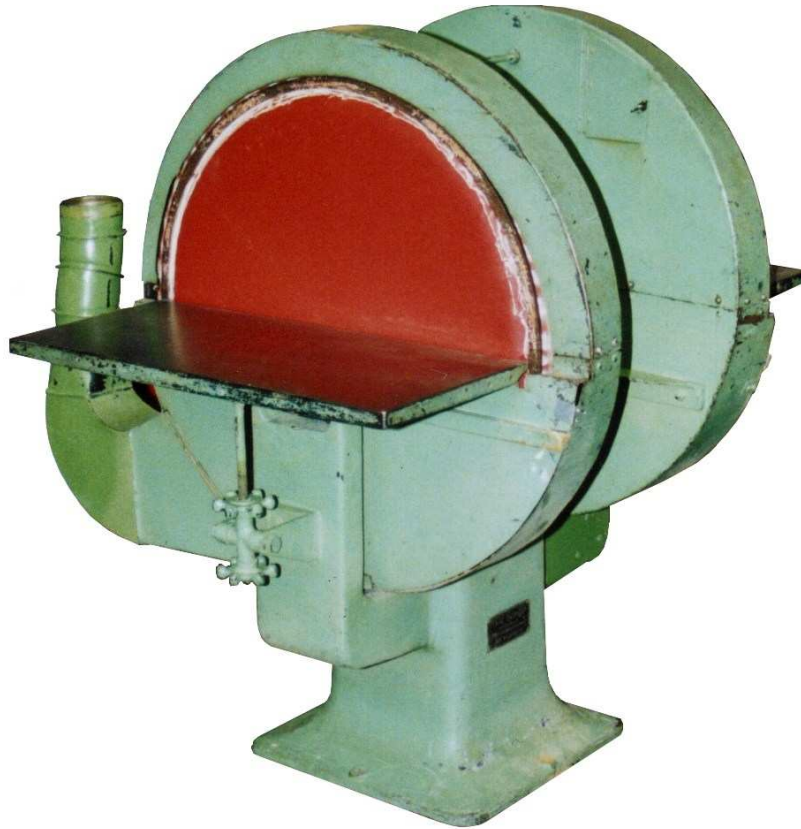

Double - sided disc sander

Price: € 2,900.00 - subject to prior sale !

No. M 324, Torwege Co., generally overhauled, guarantee of mechanical parts 6 month

Technical data:

Sanding Ø:	appr. 740 mm
Worktable adjustable:	800 x 360 mm
Drive motor:	3,7 kW
Extraction conn.:	2 x 120 mm
Space requirements (lxwXh):	appr. 1,3 x 1,35 x 1,4 m
Weight net:	appr. 800 kg